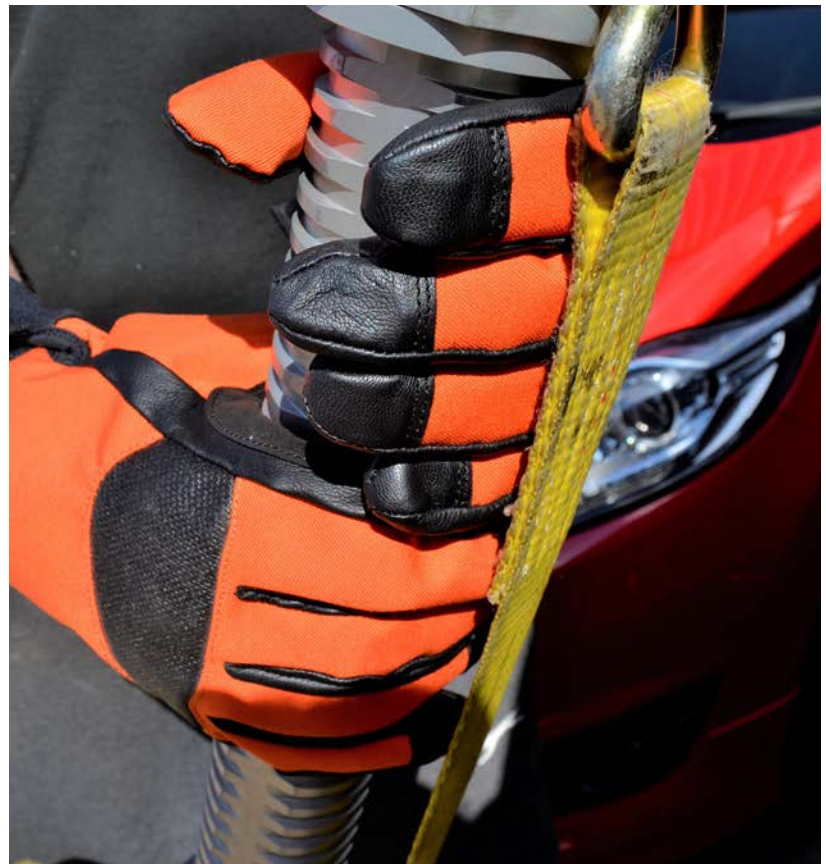

EX-1 RSQ ATHENA RESCUE GLOVE

The Athena EX-1 RSQ Glove by Vimpex features high quality materials in a sleek design which maximises dexterity during non-structural fire operations.

Using flame-retardant Nomex fabric and level 5 cut resistant liner, the Athena EX-1 RSQ offers the professional rescuer unfussy, dexterous and safe hand protection for all non-fire incidents.

APPROVALS

FEATURES

- Nomex Flame Retardant Fabric
- Level 5 Cut Resistant Liner
- Leather Palm for Excellent Grip
- High level of Dexterity for Safe Use of Tools

SPECIFICATION

Colour	Bright Hi-Vis Orange
Glove Material	Nomex
Palm Material	FR Leather
Liner	Knitted Level 5 Kevlar Mix
Cuff	Elasticated - Velcro Fastener
Sizes Available	XXS - XXXL

Gloves can be barcoded or supplied with RFID tags on request

PART CODE: EX1MOS2
PART NAME: Athena Rescue Glove

DS/370028 ISS 1

We reserve the right to change or amend any design or specification in line with our policy of continuing development and improvement.

Vimpex Limited
Star Lane
Great Wakering
Essex SS3 0PJ, UK

t. +44 (0) 1702 216999
f. +44 (0) 1702 216699
e. sales@vimpex.co.uk
www.vimpex.co.uk